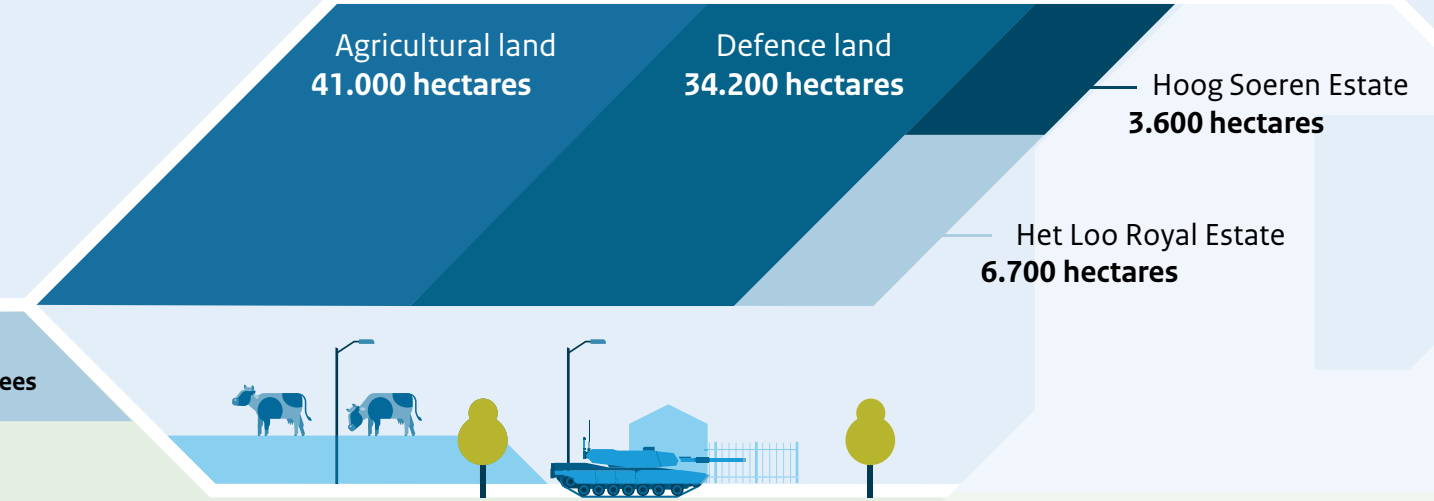

## Our real estate portfolio

The buildings in the Agency's portfolio total almost 12 million square metres and are located throughout the Netherlands and the Caribbean.

Workplaces for 120.000 central government employees

## Land

We maintain and manage various types of land, from agricultural land to woodland