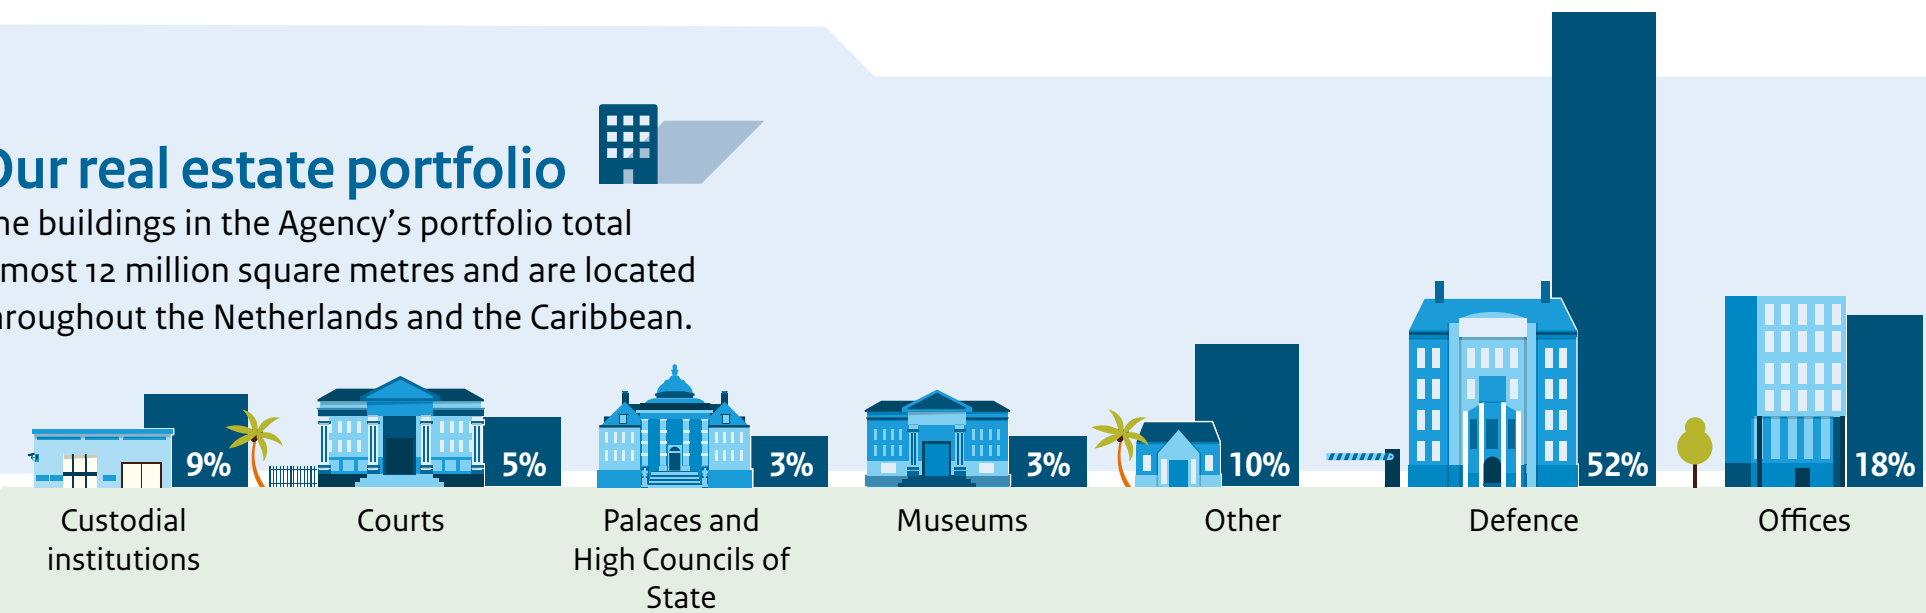

# Central Government Real Estate Agency

The Central Government Real Estate Agency is about more than just buildings and land. Together with our partners, we're working to create environments that are healthy and safe to live and work in. We are a unique organisation in terms of size and variety of assets. We use our buildings, land, knowledge and expertise to make the Netherlands sustainable.

## Our real estate portfolio

The buildings in the Agency's portfolio total almost 12 million square metres and are located throughout the Netherlands and the Caribbean.

Workplaces for 120.000 central government employees